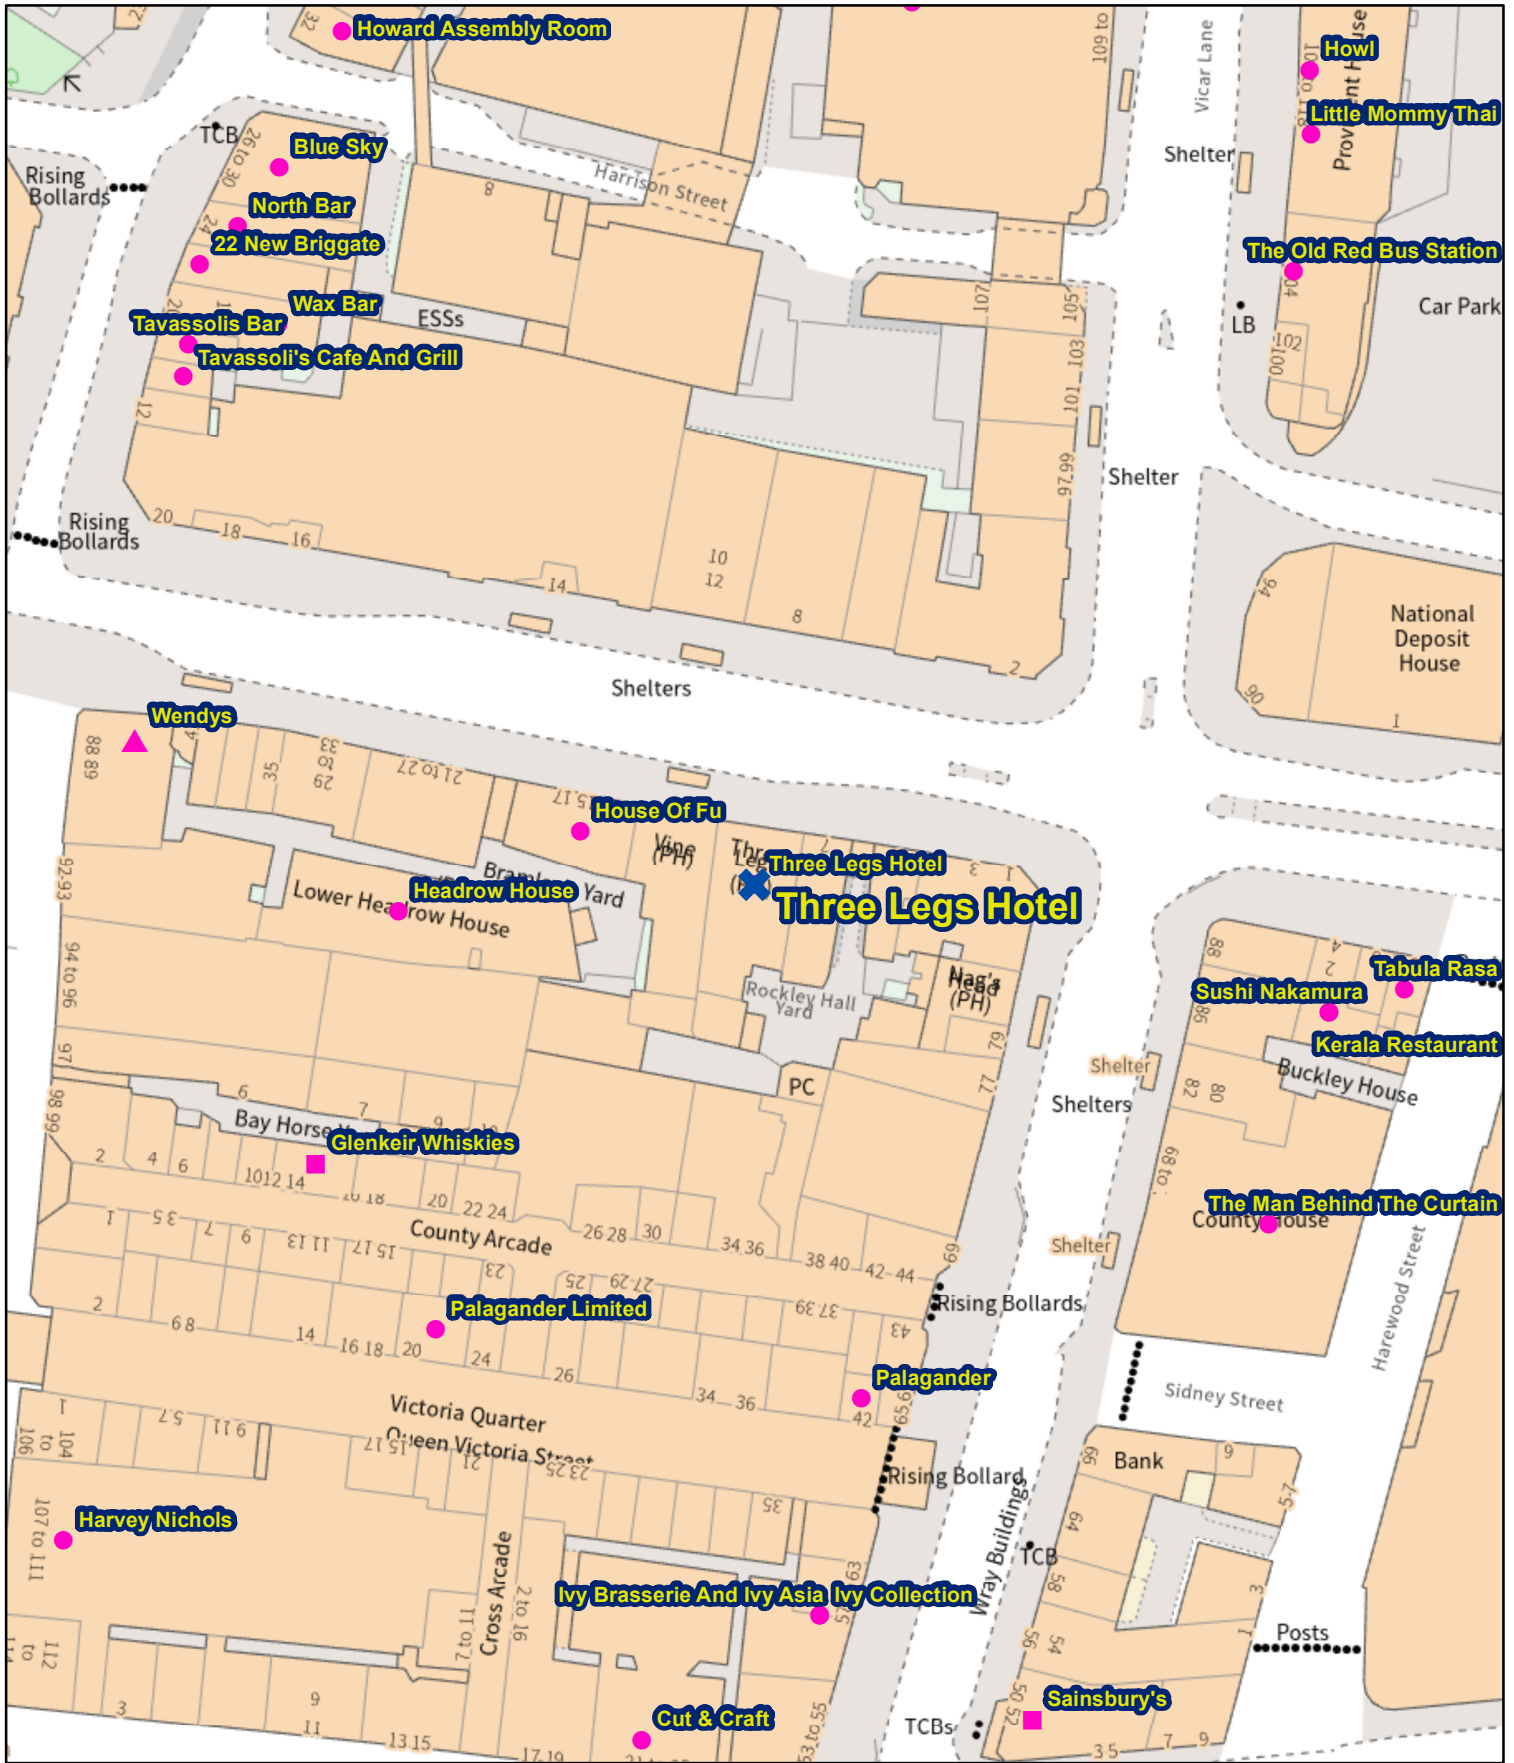

Appendix E

This map is based upon the Ordnance Survey's digital data with the permission of the Ordnance Survey on behalf of the controller of Her Majesty's Stationary Office

© Unauthorised reproduction infringes Crown Copyright and may lead to prosecution or civil proceedings

Leeds City Council O.S. Licence No 1000019567
© Crown Copyright all rights reserved

Key			
	Applicant premises		On licence
	CIA area		Off licence
			Late night refreshment
			Other